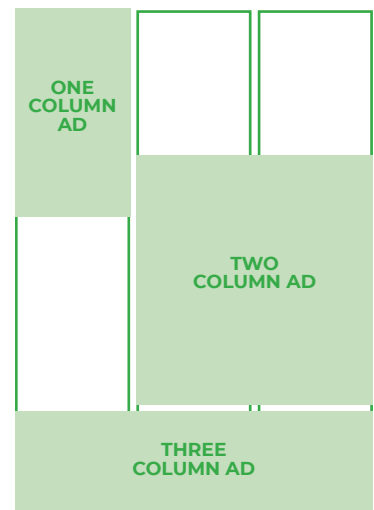

DISPLAY AD ARTWORK: Supply as PDF or JPEG
High resolution 300dpi preferred; Minimum 200dpi

SET UP: $10 per 5 minutes

To create a new ad or amend an existing ad

DEADLINE: 5pm Friday email to ads@gnews.co.nz

CLASSIFIED ADS: 60c per word; $5 boxed
DEADLINE: 12pm Monday email to ads@gnews.co.nz

CONTACT: Fi McCafferty ads@gnews.co.nz or 027 899 0703