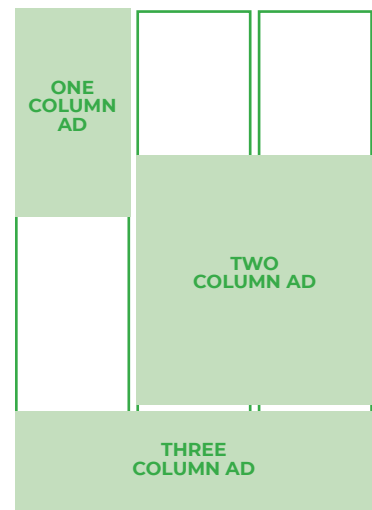

DISPLAY AD: PDF or JPEG @ 300dpi
DESIGN & SET UP: $15 per 5 minutes
DEADLINE: 5pm Friday before publication date
email to ads@gnews.co.nz

CLASSIFIED ADS: 60c per word; $5 boxed
DEADLINE: 12pm Monday week of publication
email to ads@gnews.co.nz

CONTACT: Fi McCafferty ads@gnews.co.nz or 027 899 0703